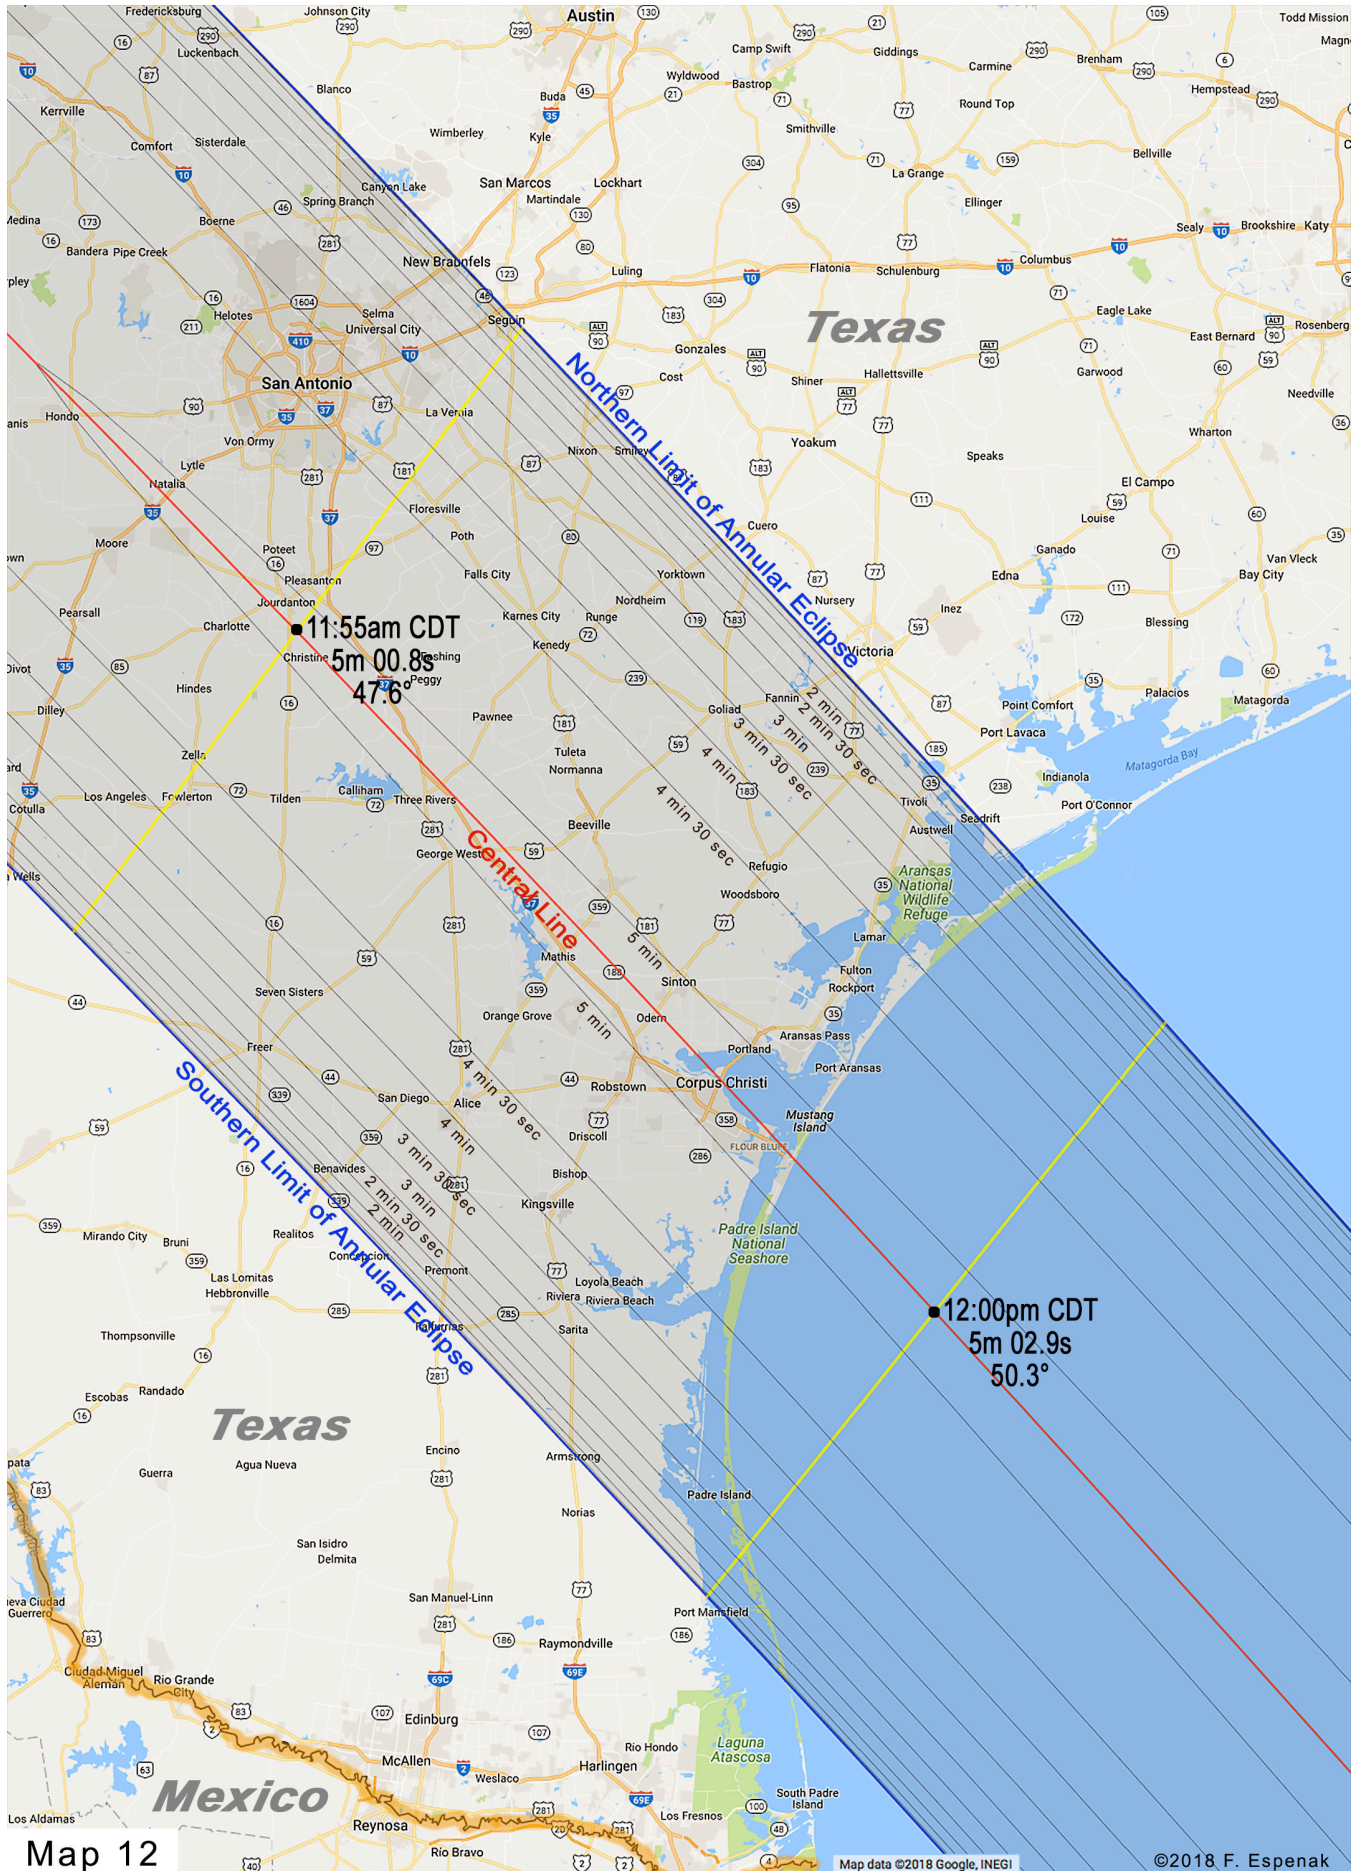

ROAD ATLAS FOR THE 2023 ANNULAR SOLAR ECLIPSE

Map 12